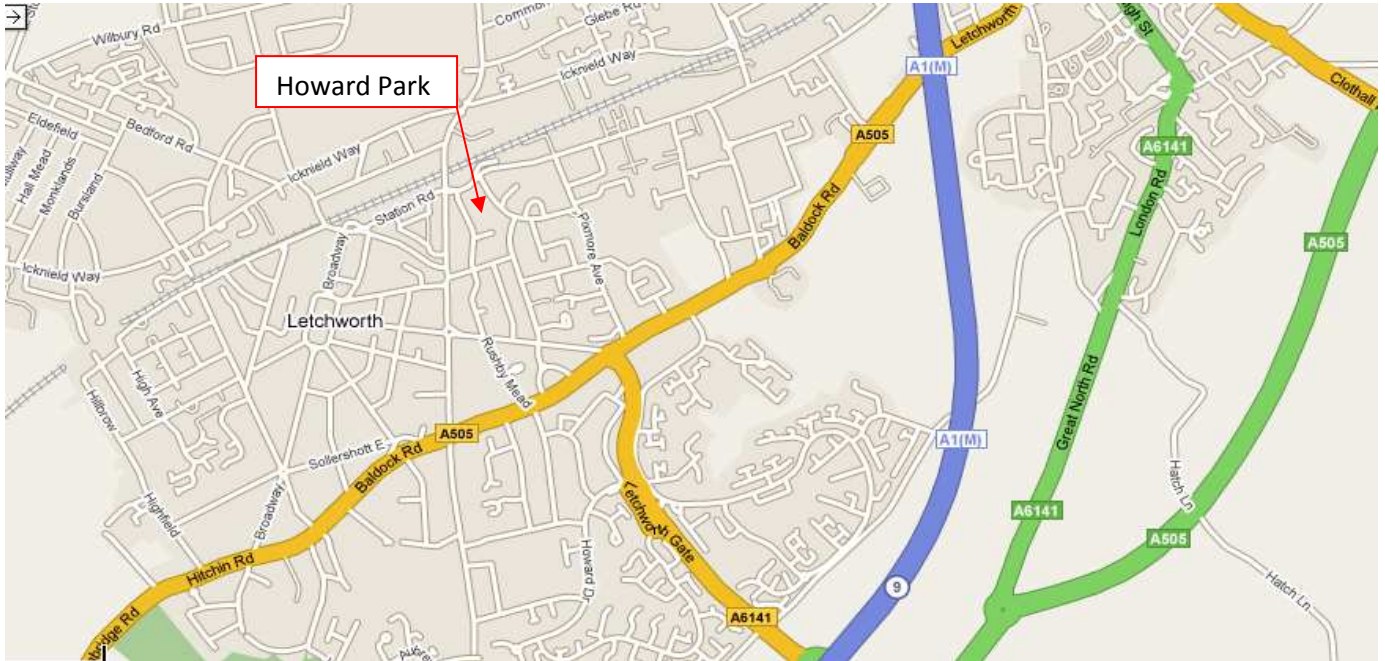

HOWARD PARK AND GARDEN

Letchworth Garden City

5 minute walk from the station

2 minutes from the bus stops in

Station Road

Birds Hill

Norton Way South

MAP OF HOWARD PARK AND GARDEN